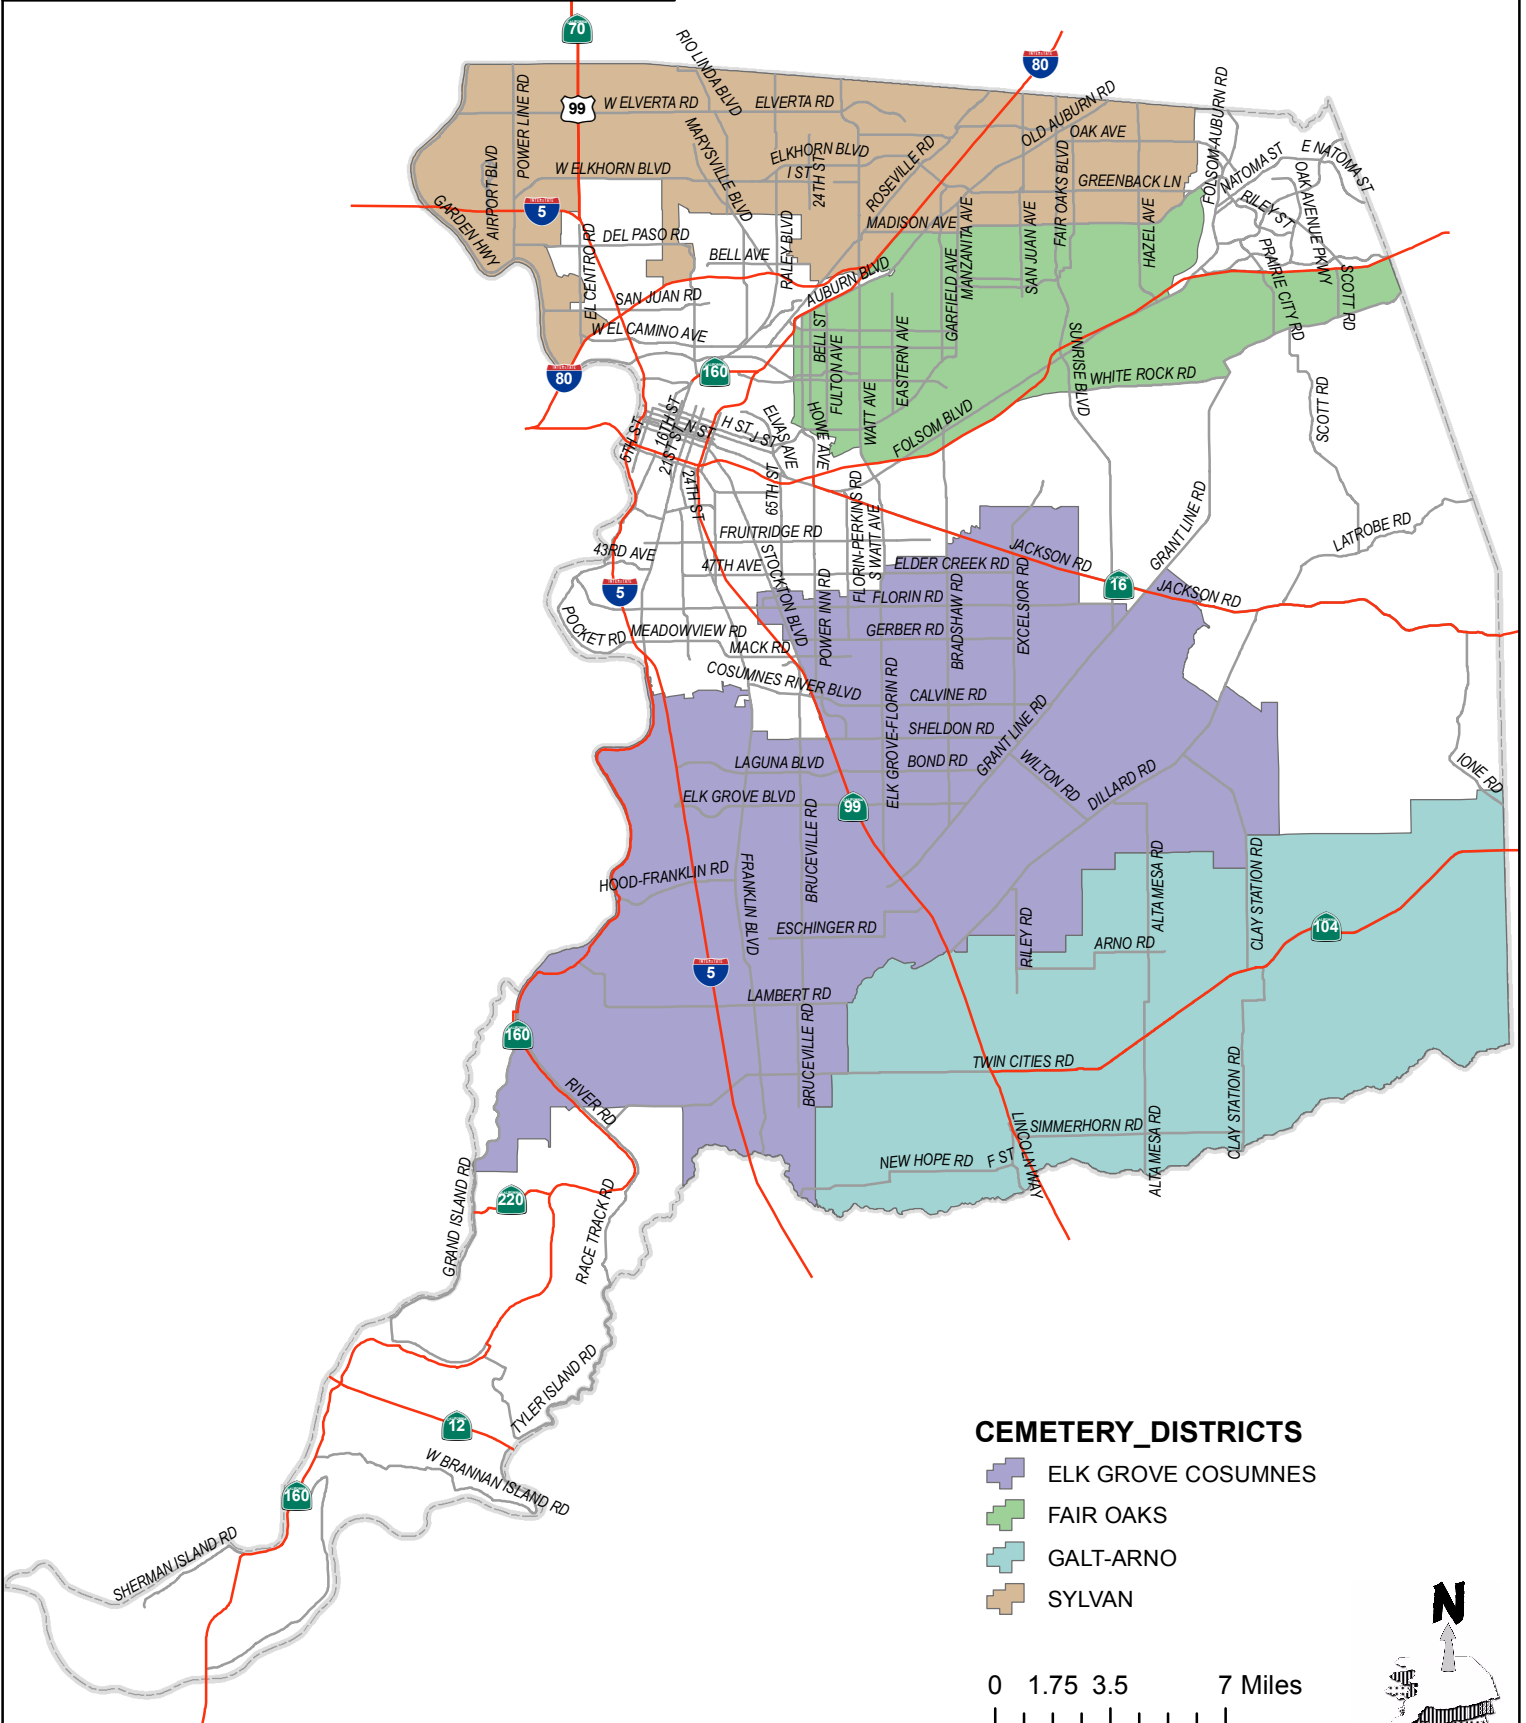

CEMETERY DISTRICTS

CEMETERY_DISTRICTS

- ELK GROVE COSUMNES
- FAIR OAKS
- GALT-ARNO
- SYLVAN

Doc Date: October, 2012