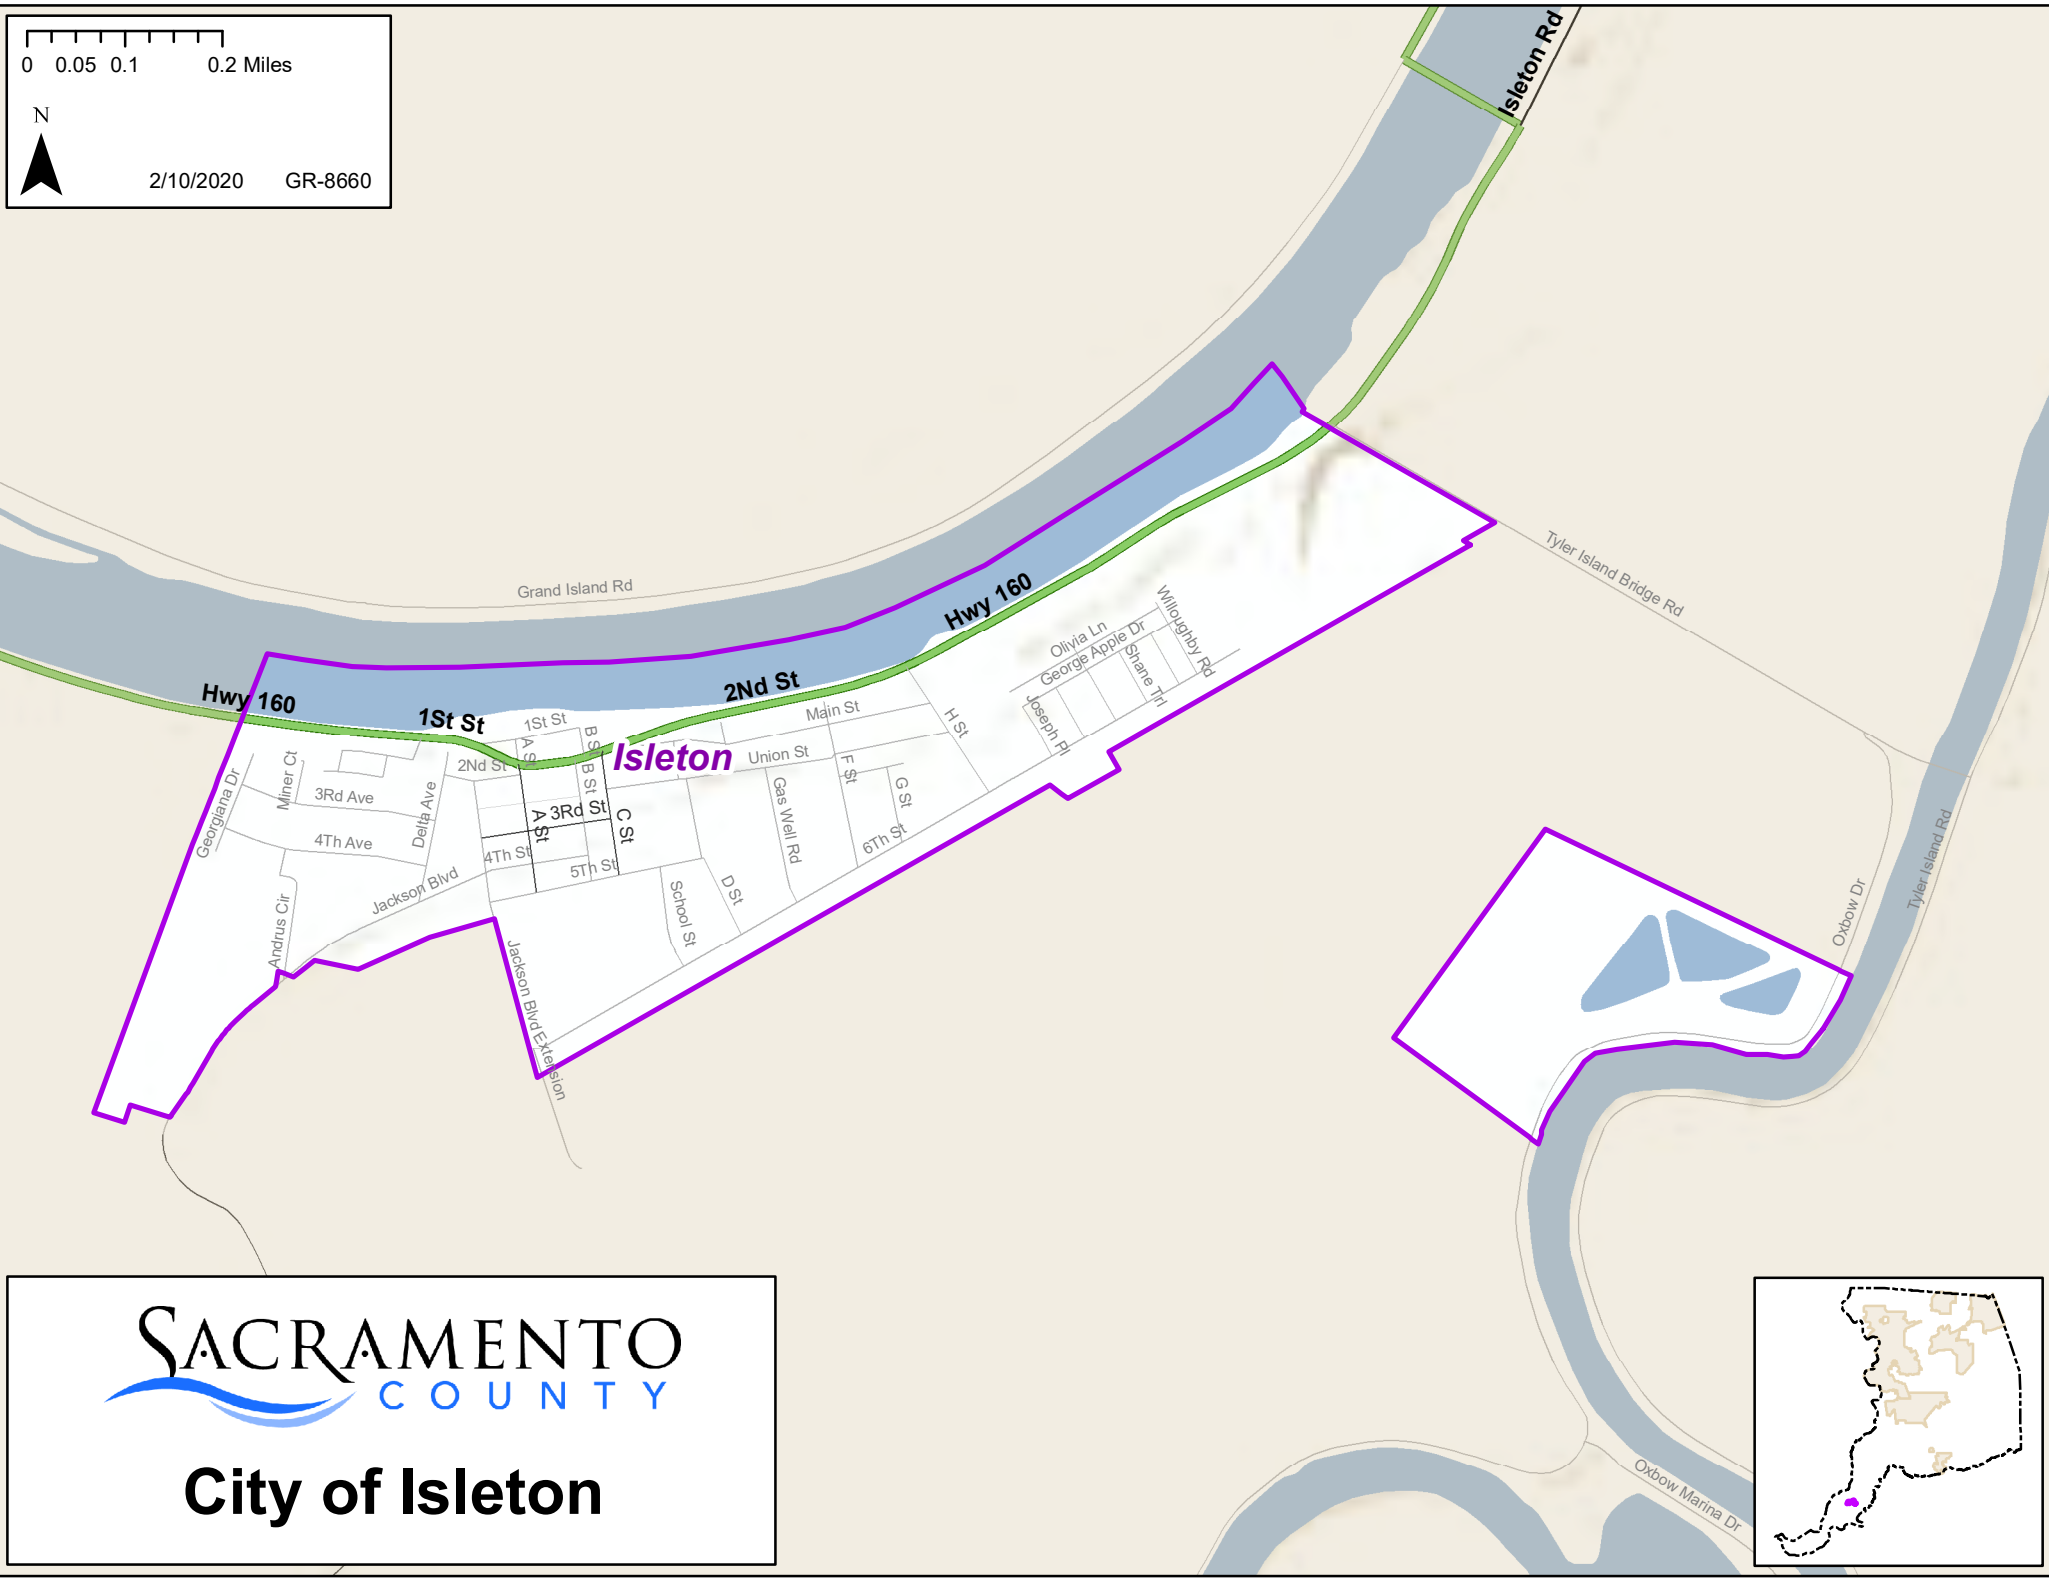

0 0.05 0.1 0.2 Miles

N

2/10/2020 GR-8660

**SACRAMENTO**  
COUNTY

**City of Isleton**