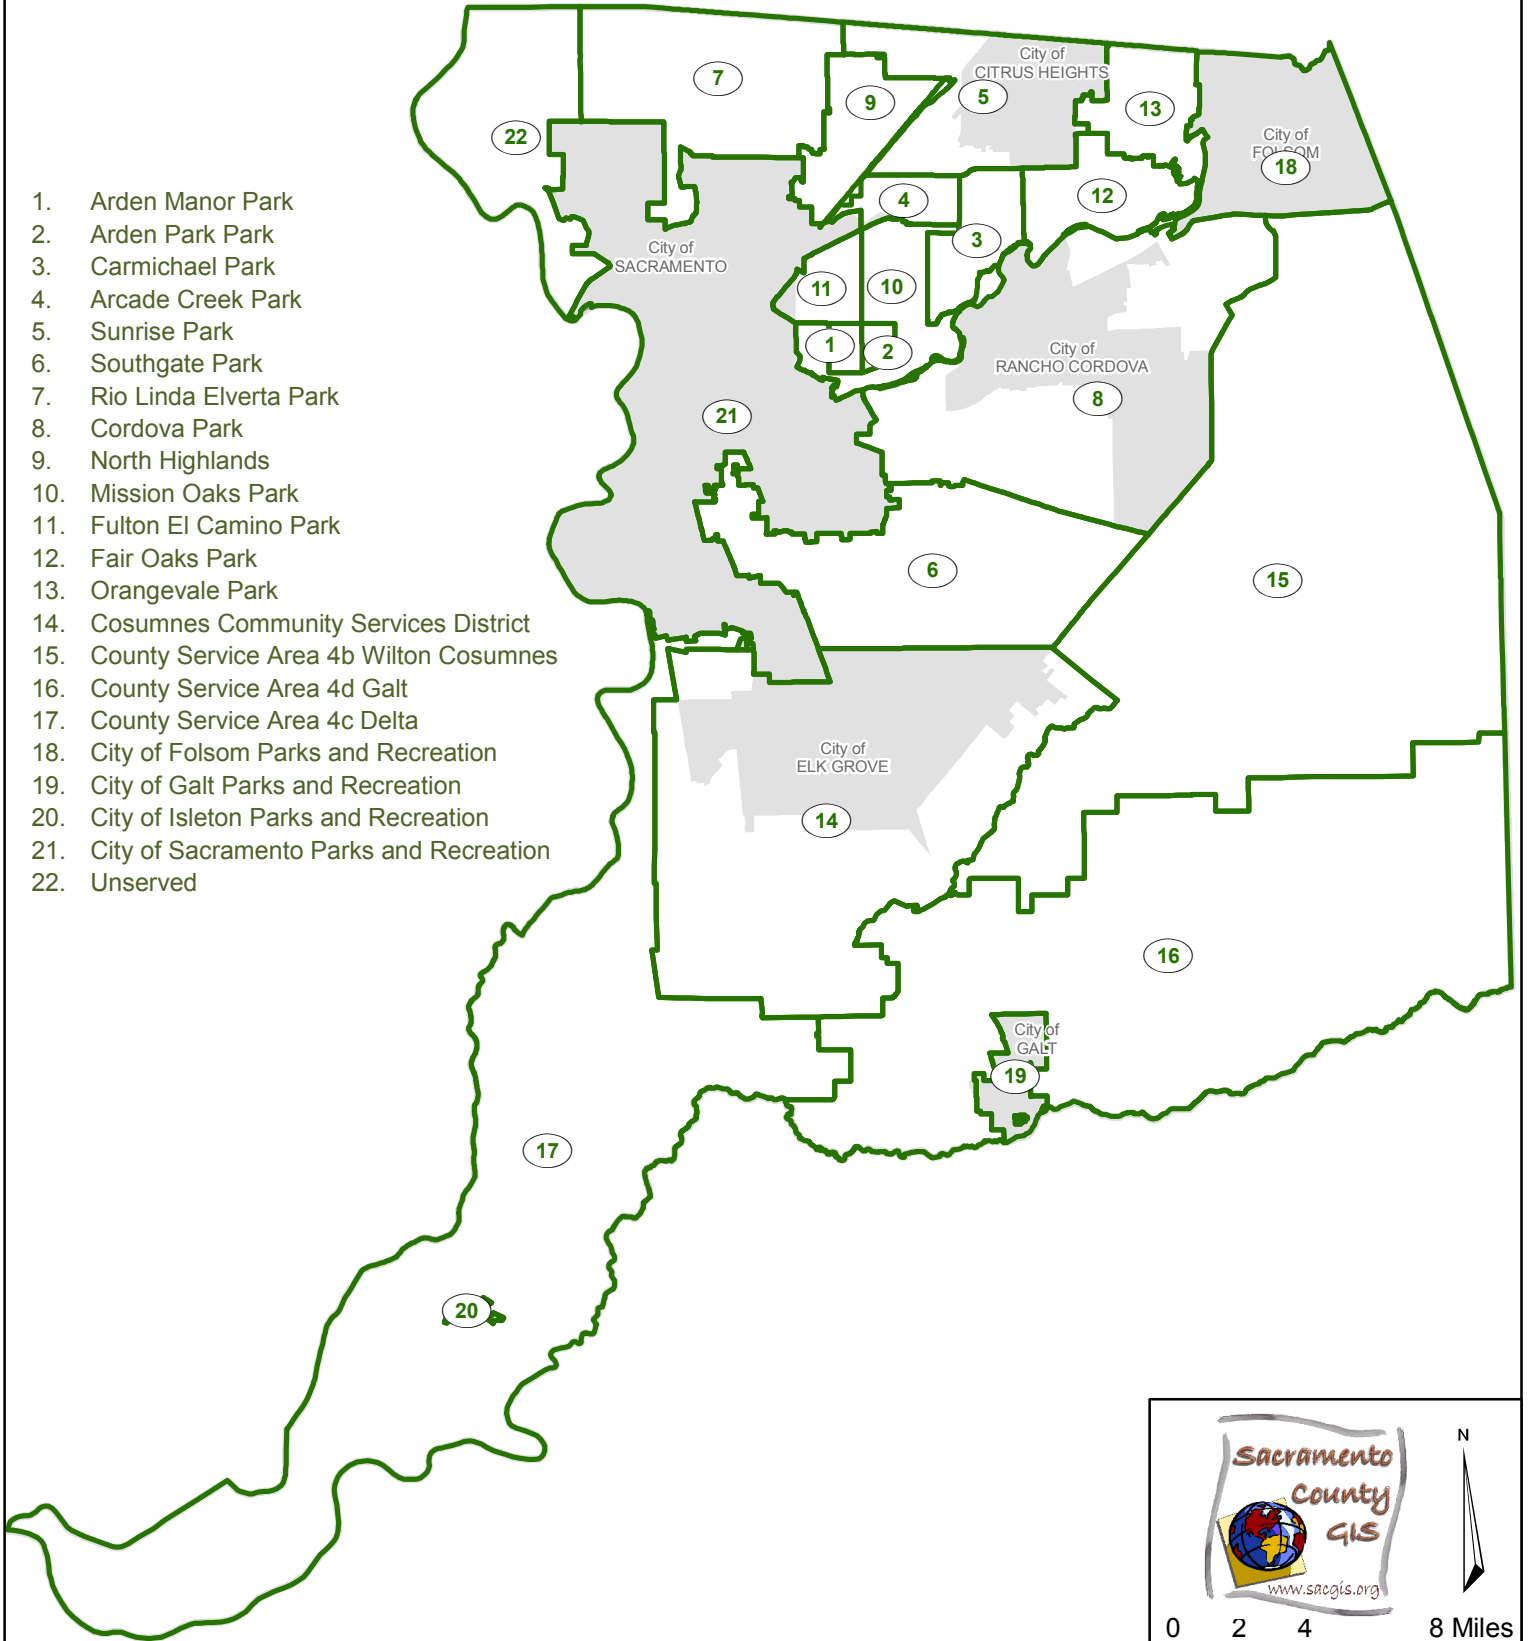

## PARK DISTRICTS

1. Arden Manor Park
2. Arden Park Park
3. Carmichael Park
4. Arcade Creek Park
5. Sunrise Park
6. Southgate Park
7. Rio Linda Elverta Park
8. Cordova Park
9. North Highlands
10. Mission Oaks Park
11. Fulton El Camino Park
12. Fair Oaks Park
13. Orangevale Park
14. Cosumnes Community Services District
15. County Service Area 4b Wilton Cosumnes
16. County Service Area 4d Galt
17. County Service Area 4c Delta
18. City of Folsom Parks and Recreation
19. City of Galt Parks and Recreation
20. City of Isleton Parks and Recreation
21. City of Sacramento Parks and Recreation
22. Unserved

Sacramento  
County  
GIS  
www.sacgis.org

0 2 4 8 Miles

Doc Date: July 1, 2010