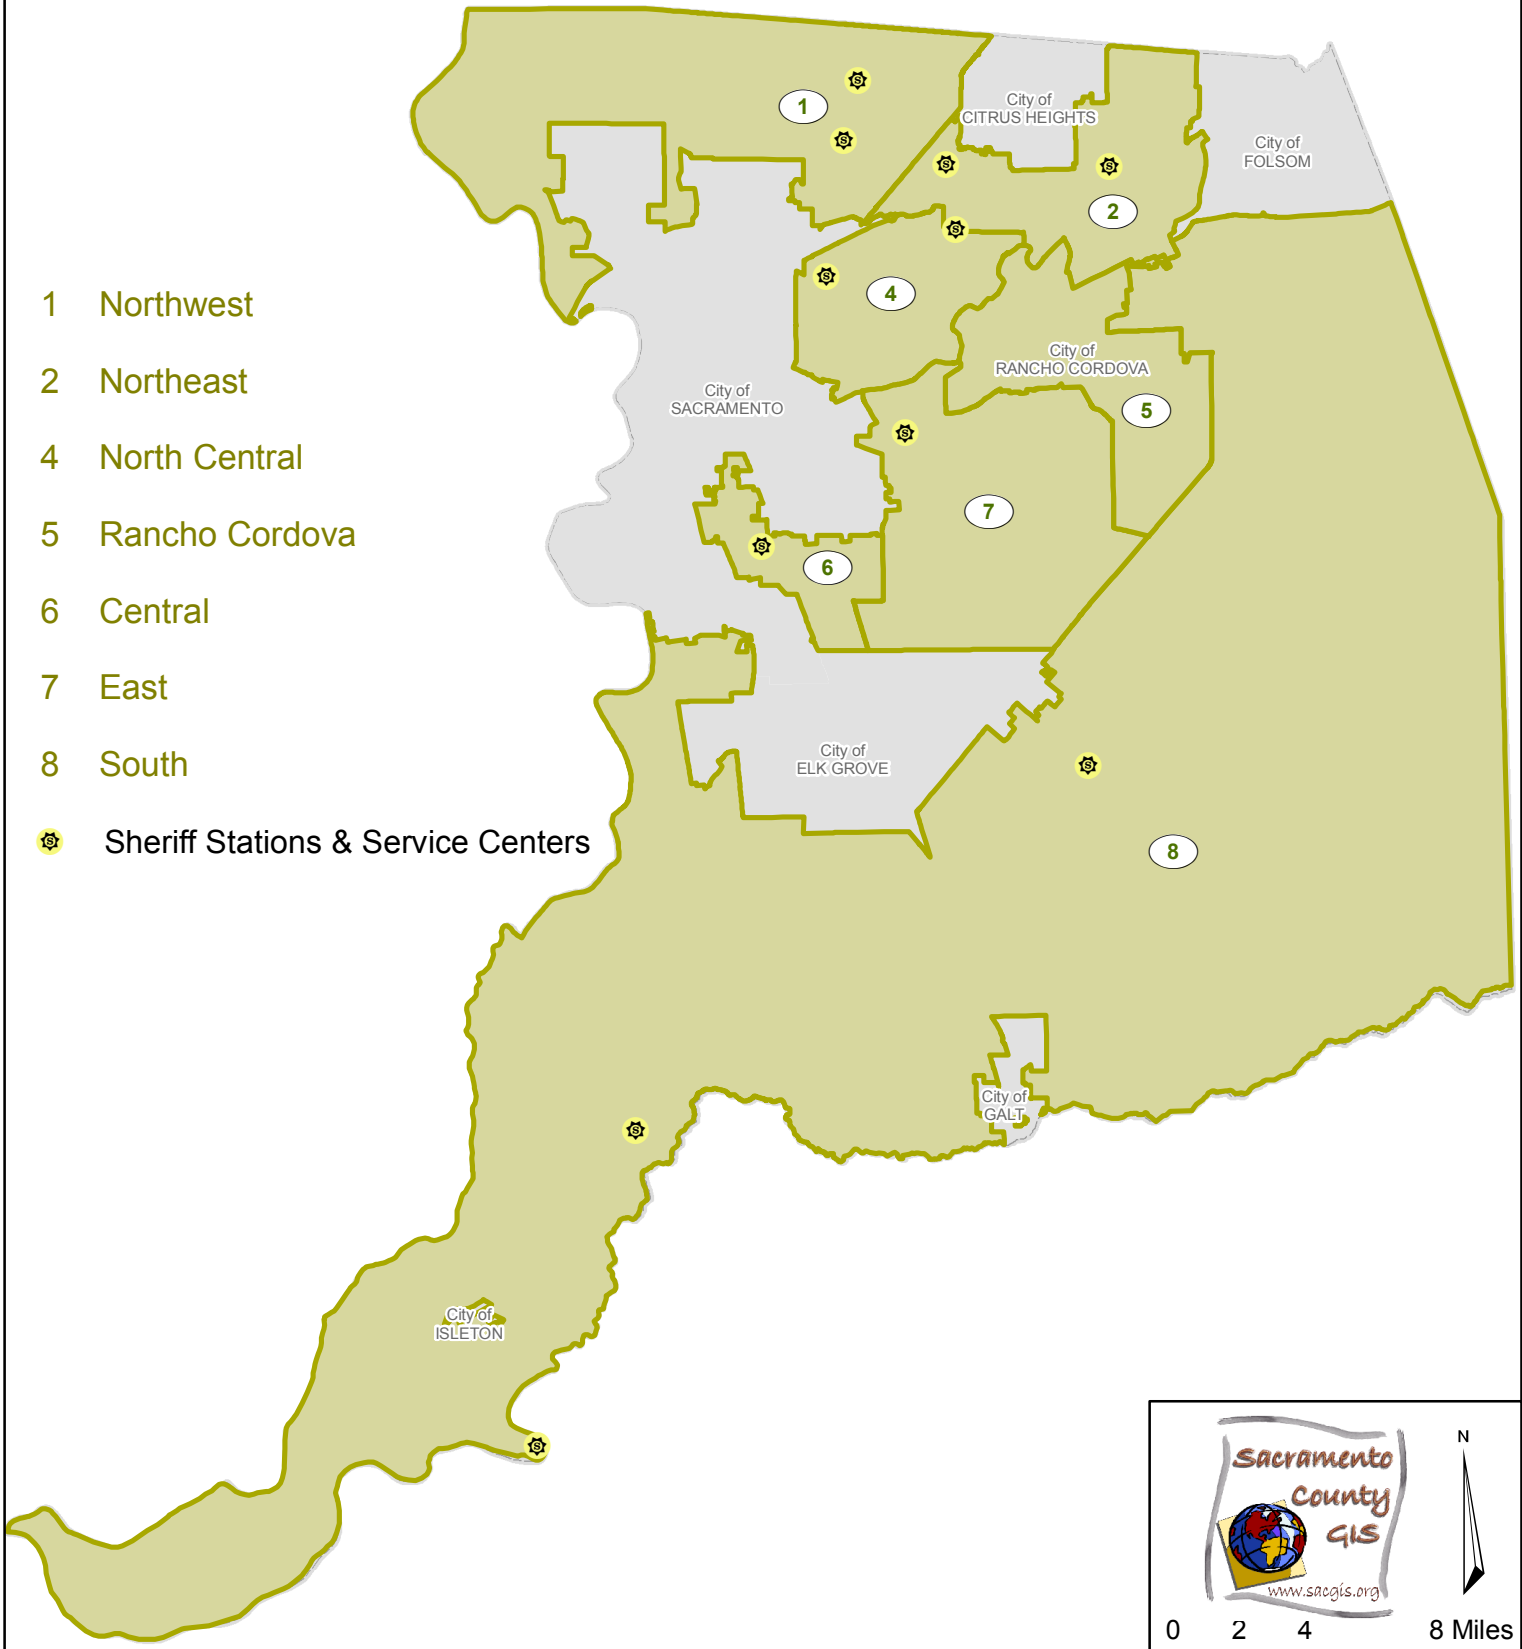

SHERIFF DISTRICTS

- 1 Northwest
- 2 Northeast
- 4 North Central
- 5 Rancho Cordova
- 6 Central
- 7 East
- 8 South
-  Sheriff Stations & Service Centers

0 2 4 8 Miles

Doc Date: July 1, 2010