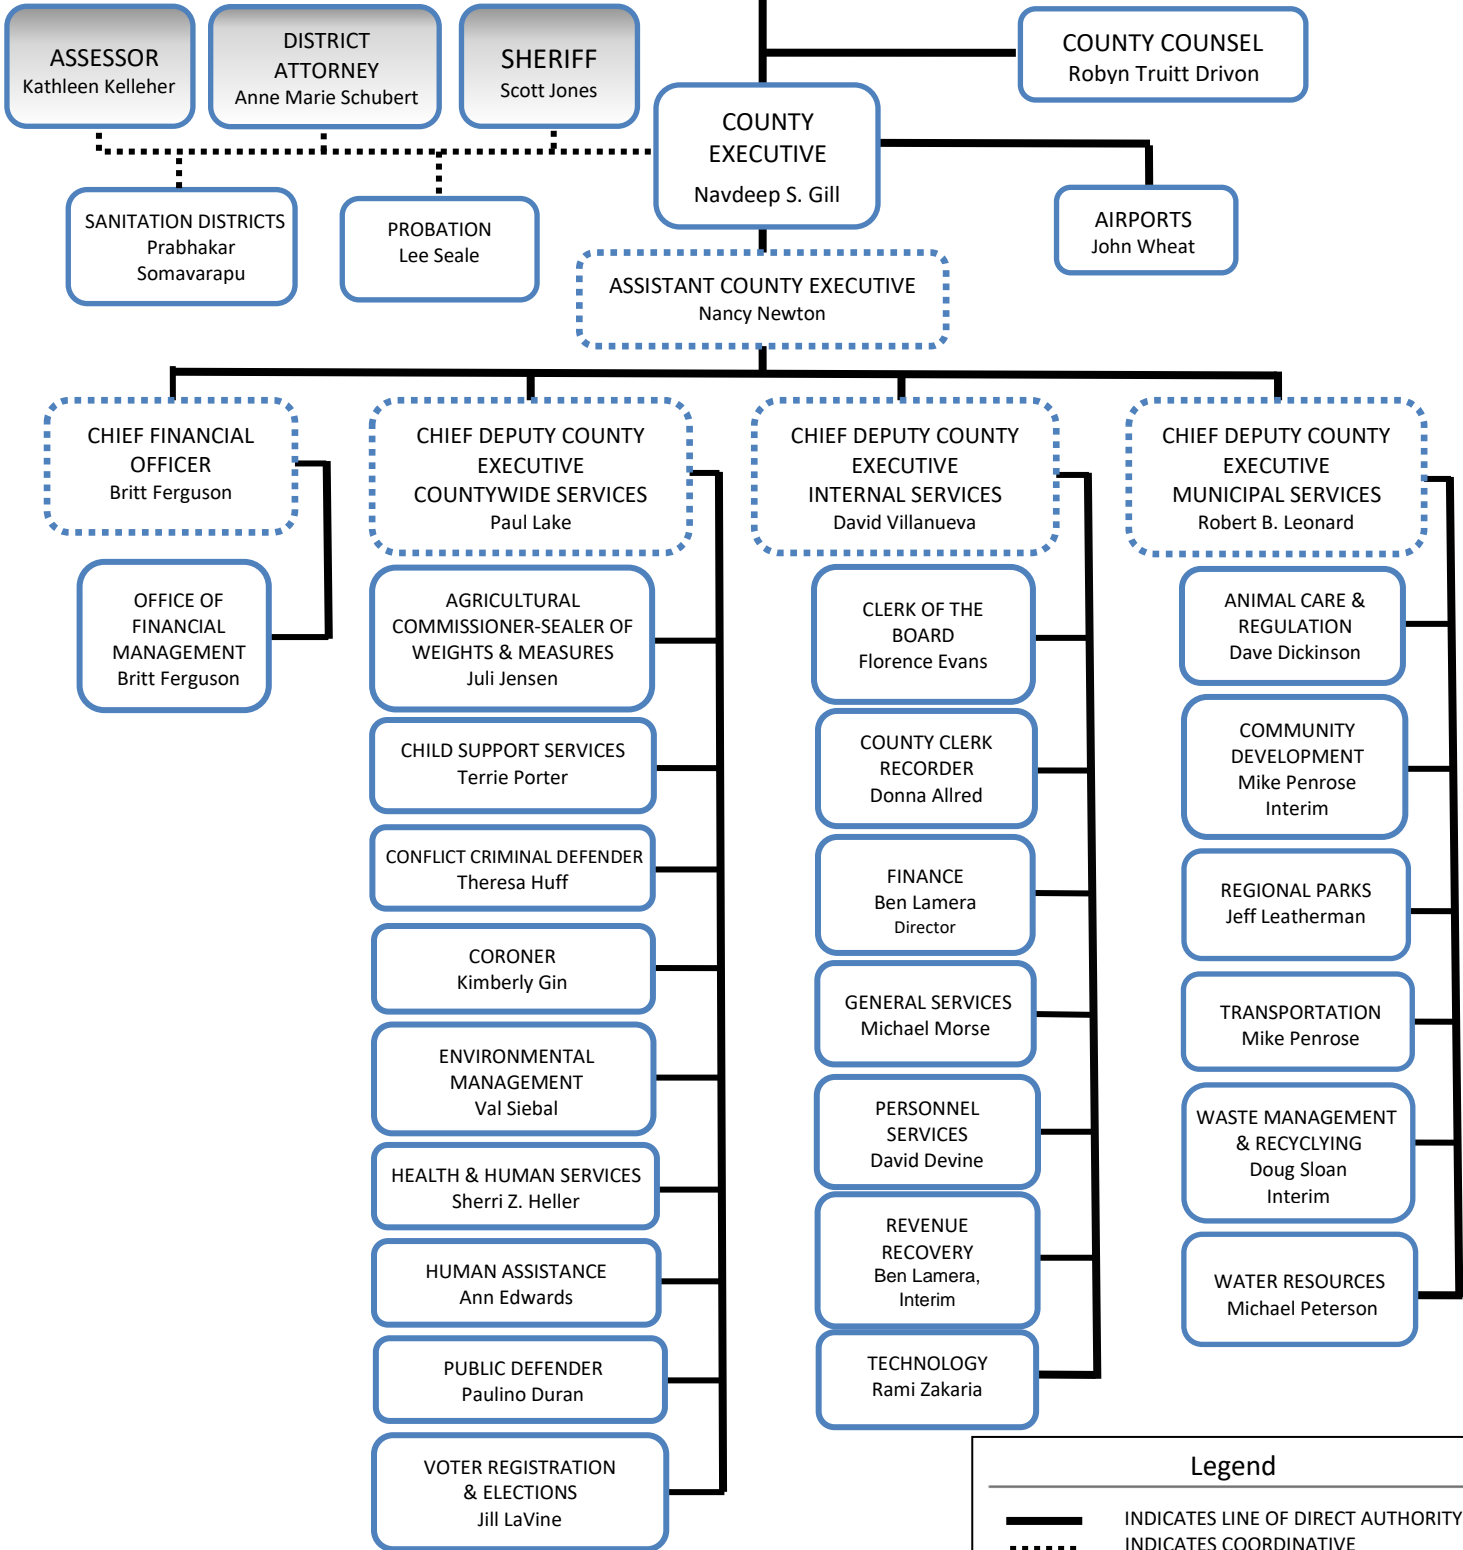

RESIDENTS

District 1	District 2	District 3	District 4	District 5
SUPERVISOR Phil Serna	SUPERVISOR Patrick Kennedy	SUPERVISOR Susan Peters	SUPERVISOR Sue Frost	SUPERVISOR Don Nottoli

THE BOARD OF SUPERVISORS

**Legend**

- INDICATES LINE OF DIRECT AUTHORITY
- INDICATES COORDINATIVE RELATIONSHIP
- INDICATES ELECTED OFFICIALS