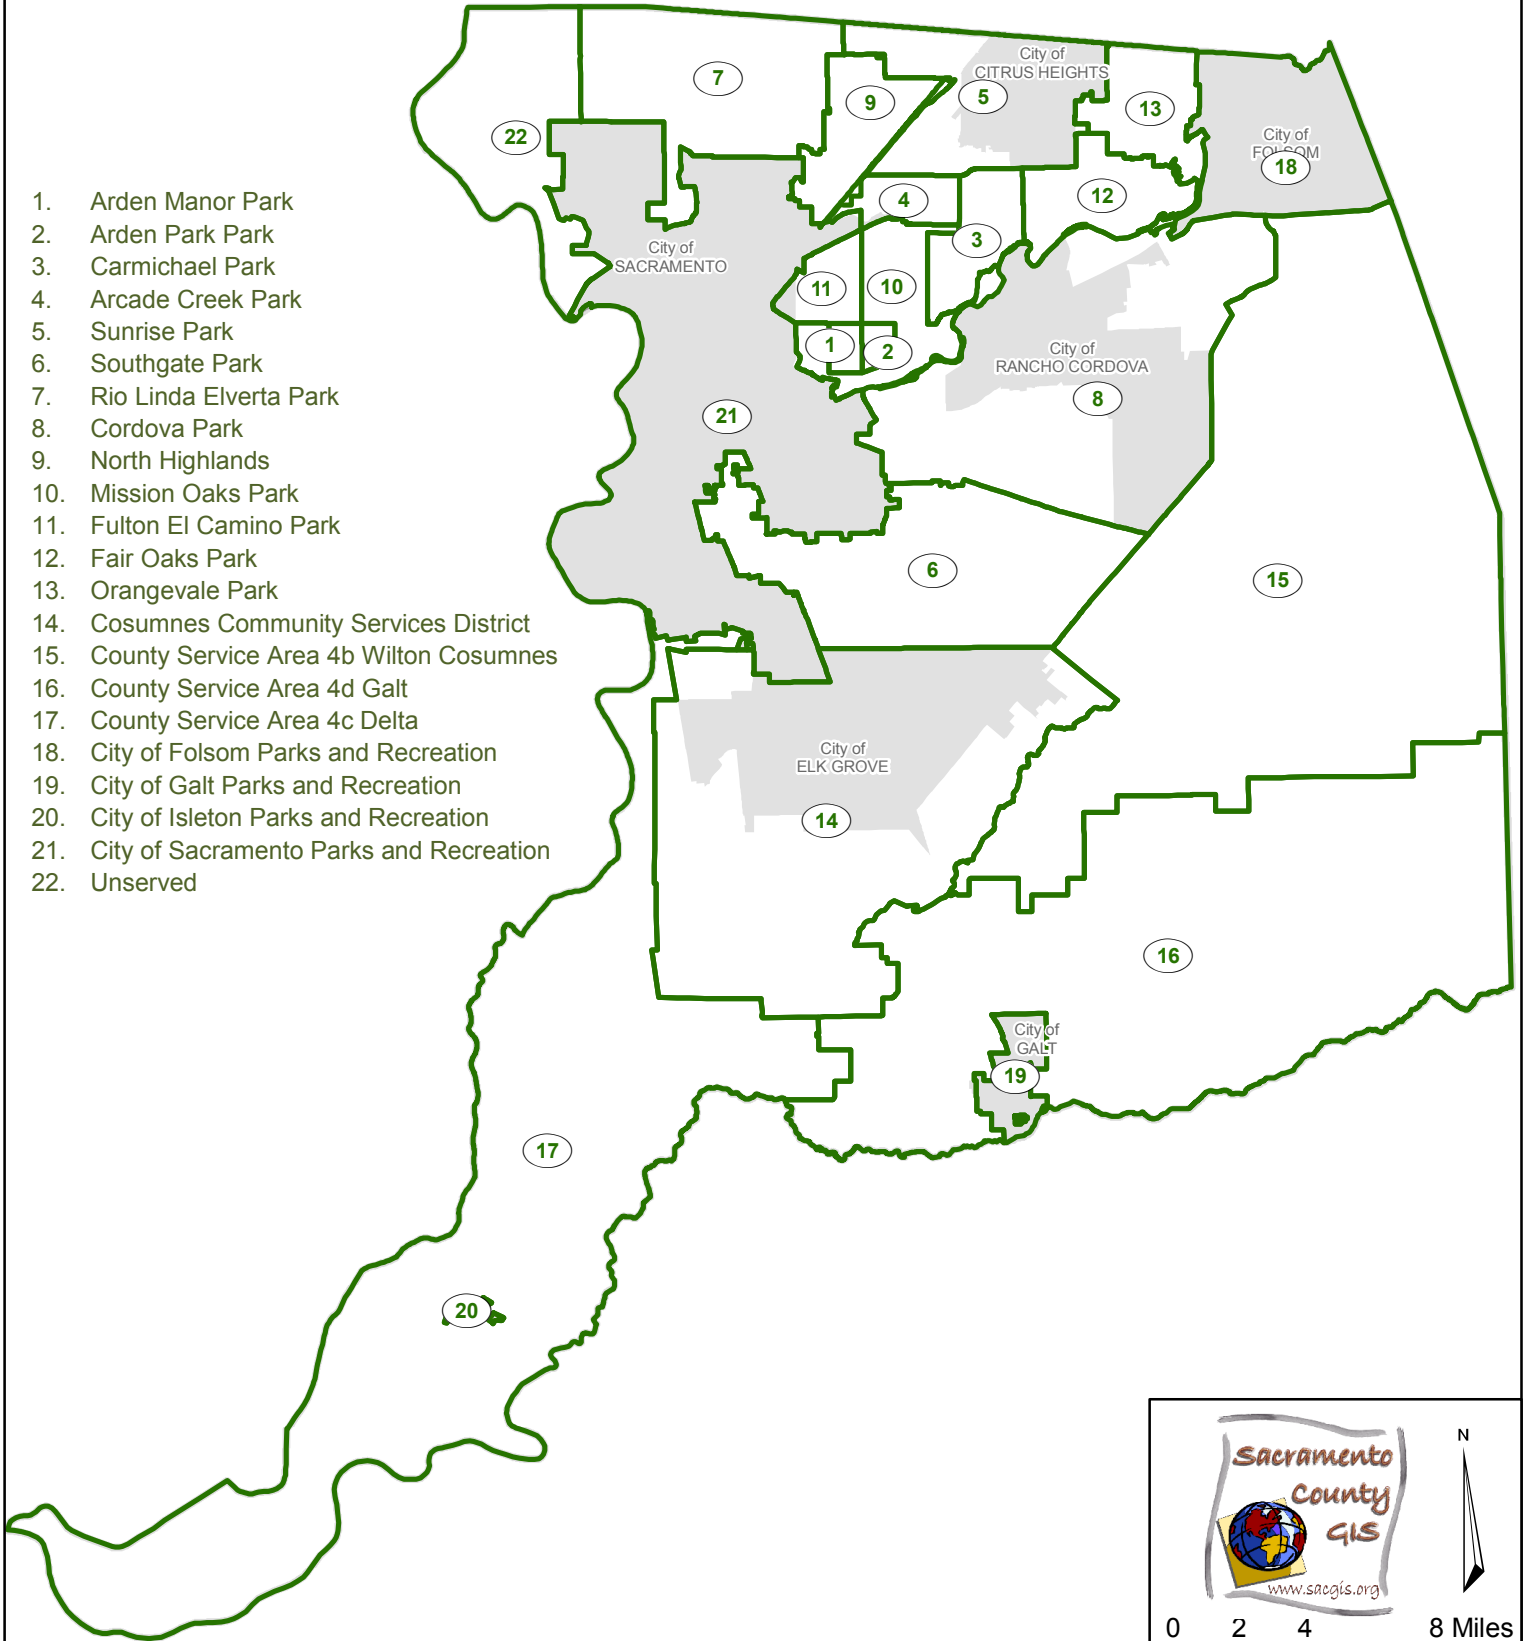

# PARK DISTRICTS

1. Arden Manor Park
2. Arden Park Park
3. Carmichael Park
4. Arcade Creek Park
5. Sunrise Park
6. Southgate Park
7. Rio Linda Elverta Park
8. Cordova Park
9. North Highlands
10. Mission Oaks Park
11. Fulton El Camino Park
12. Fair Oaks Park
13. Orangevale Park
14. Cosumnes Community Services District
15. County Service Area 4b Wilton Cosumnes
16. County Service Area 4d Galt
17. County Service Area 4c Delta
18. City of Folsom Parks and Recreation
19. City of Galt Parks and Recreation
20. City of Isleton Parks and Recreation
21. City of Sacramento Parks and Recreation
22. Unserved

Sacramento County GIS  
www.sacgis.org

0 2 4 8 Miles

Doc Date: July 1, 2010