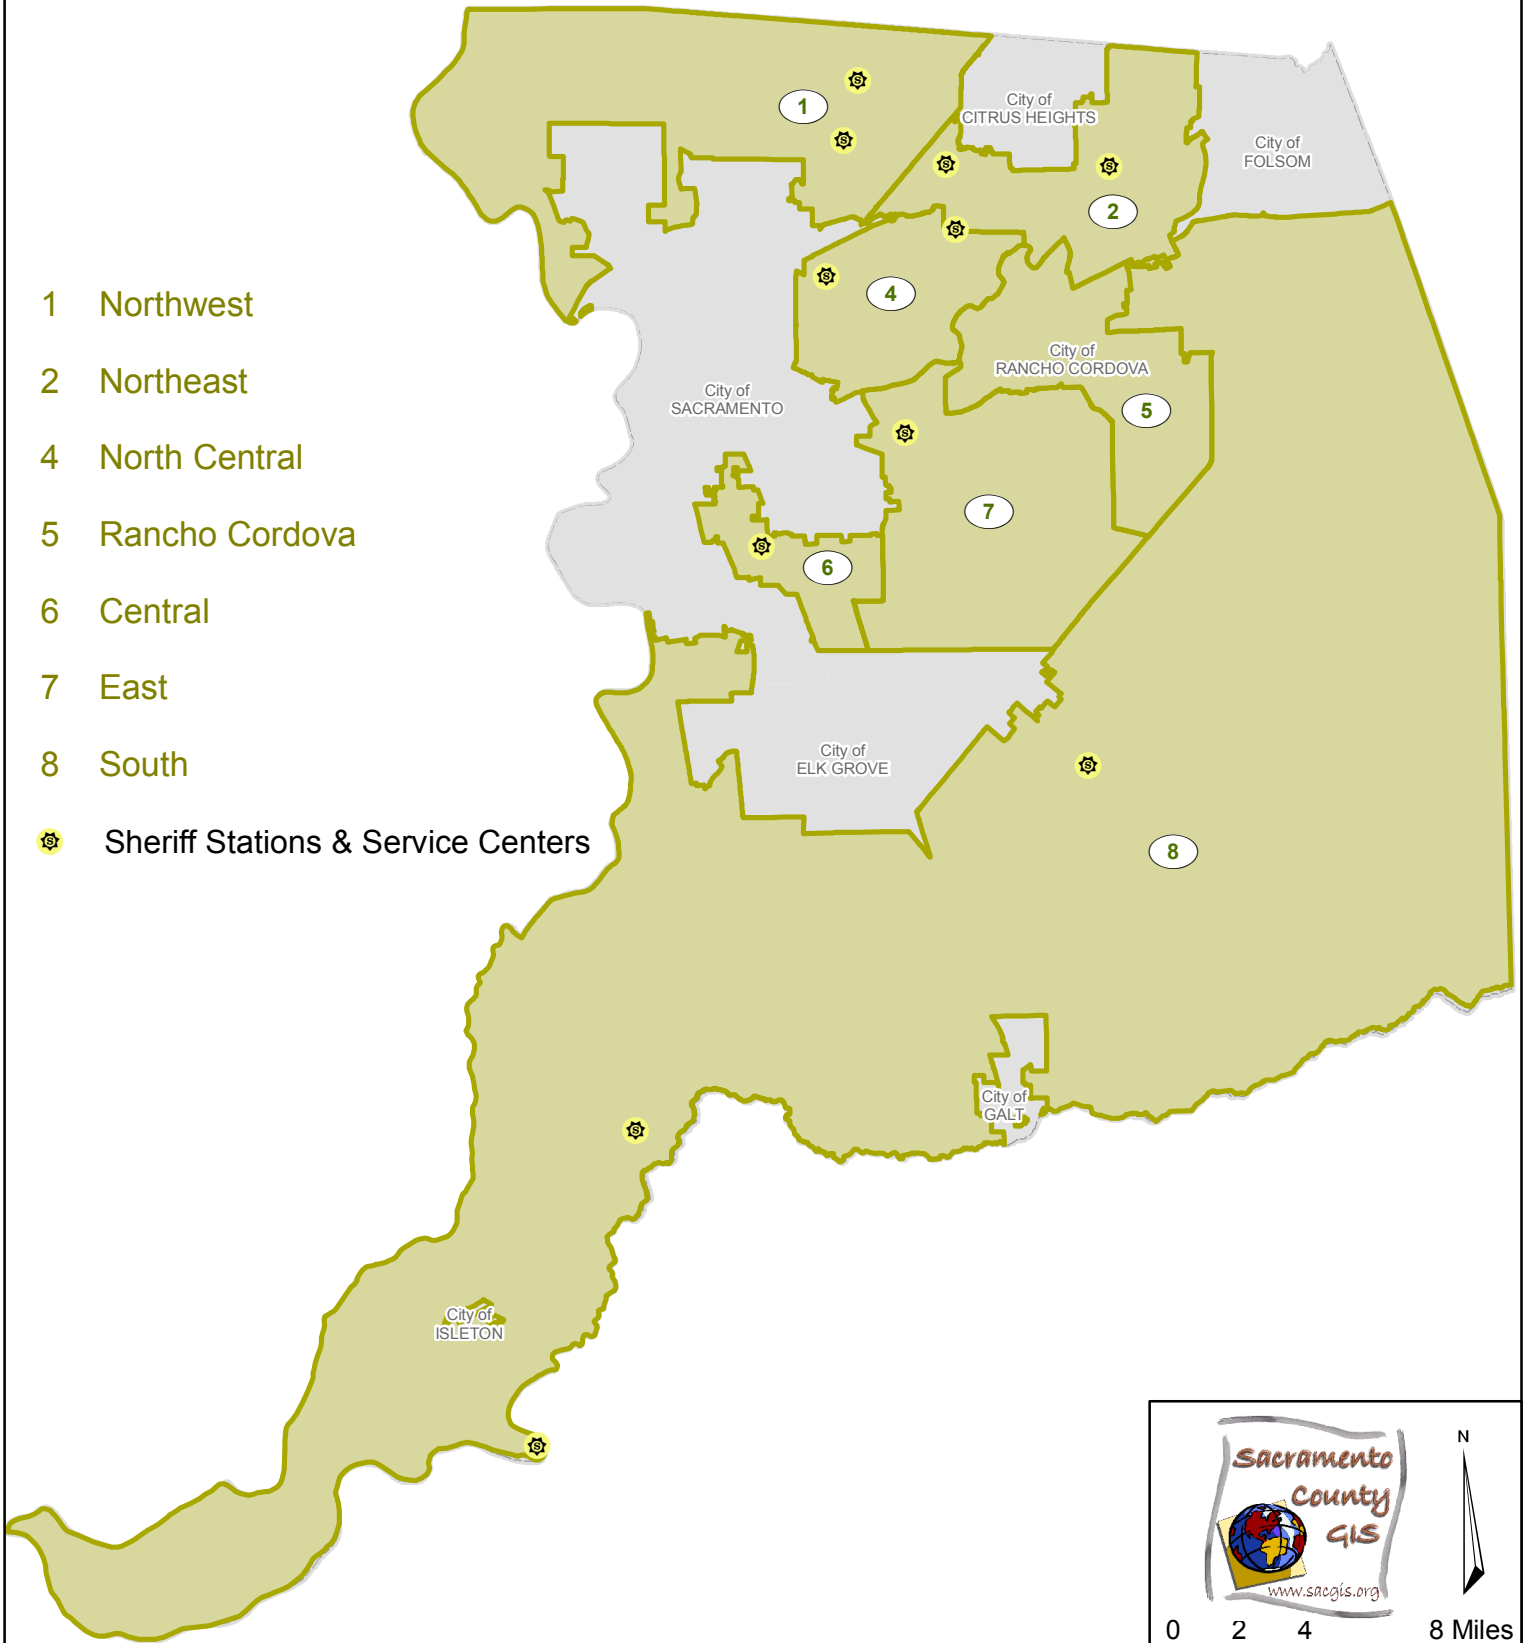

SHERIFF DISTRICTS

- 1 Northwest
- 2 Northeast
- 4 North Central
- 5 Rancho Cordova
- 6 Central
- 7 East
- 8 South
-  Sheriff Stations & Service Centers

Sacramento County GIS  
www.sacgis.org

0 2 4 8 Miles