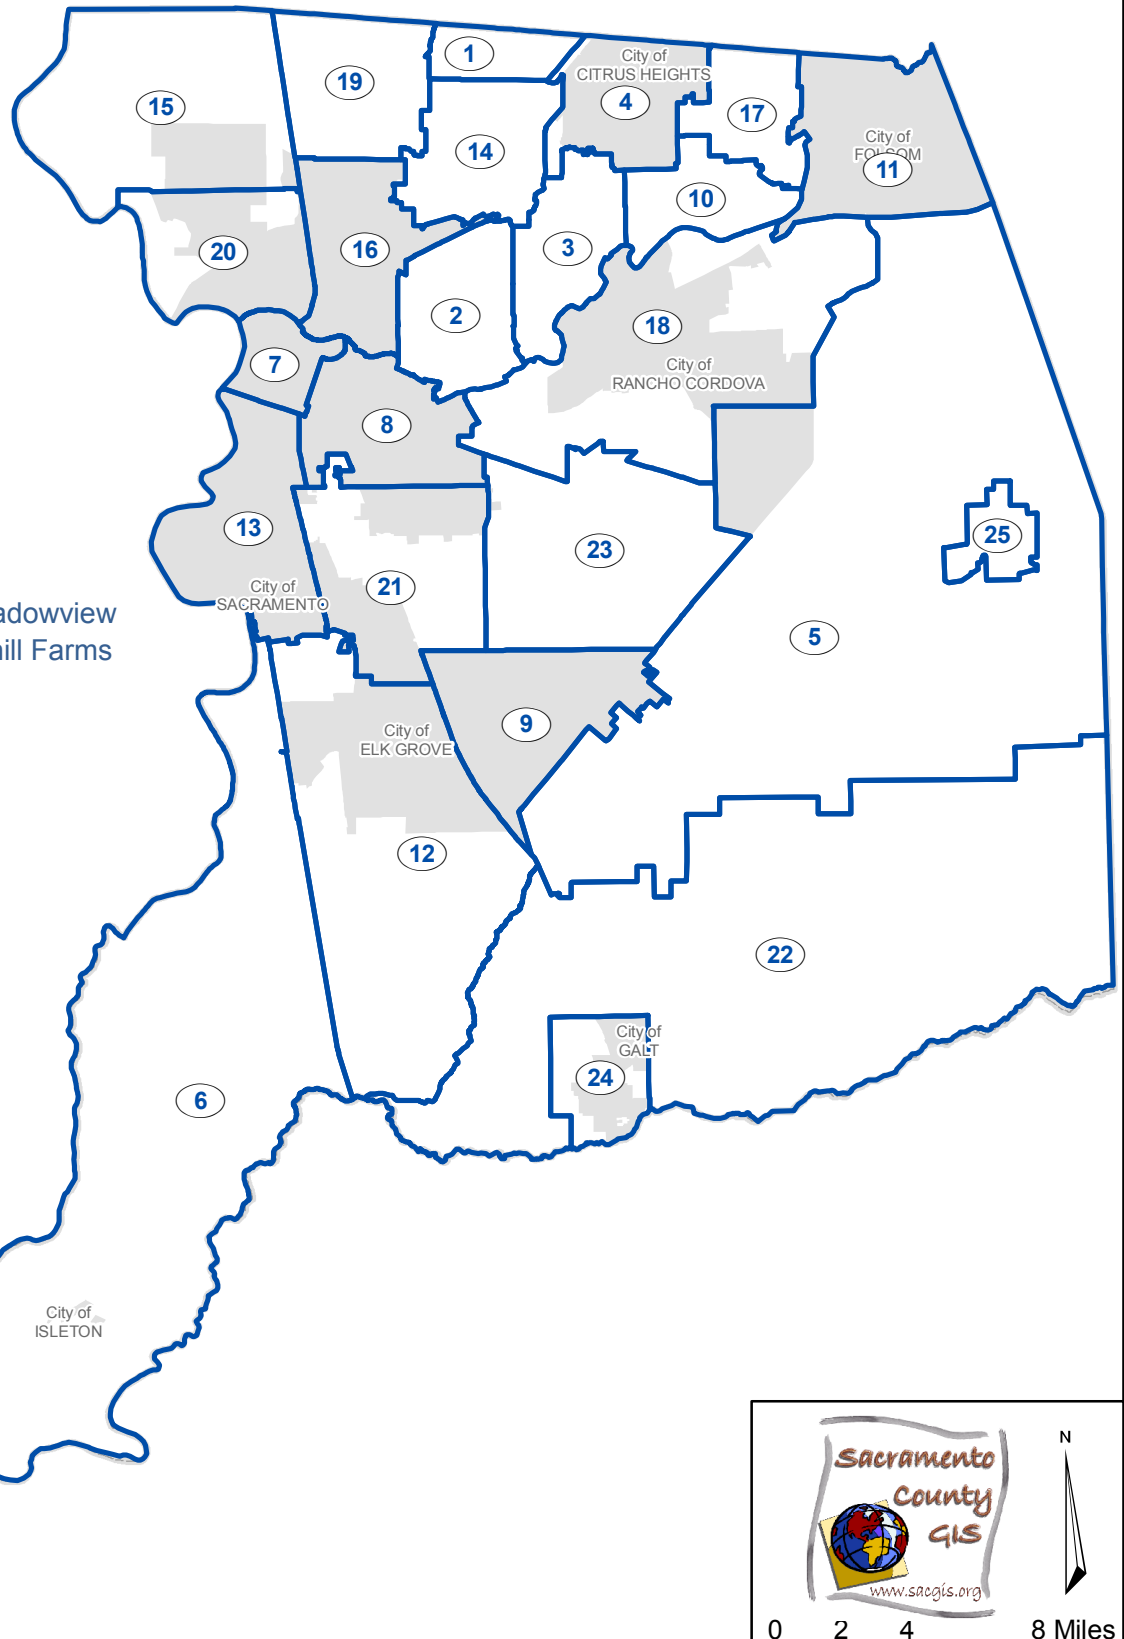

COMMUNITIES

1. Antelope
2. Arden Arcade
3. Carmichael
4. Citrus Heights
5. Cosumnes
6. Delta
7. Downtown
8. East City
9. Elk Grove
10. Fair Oaks
11. Folsom Area
12. Franklin/Laguna
13. Land Park/Pocket/Meadowview
14. North Highlands/Foothill Farms
15. North Natomas
16. North Sacramento
17. Orangevale
18. Rancho Cordova
19. Rio Linda/Elverta
20. South Natomas
21. South Sacramento
22. Southeast
23. Vineyard
24. Galt
25. Rancho Murieta

Sacramento County GIS
www.sacgis.org

0 2 4 8 Miles

Doc Date: July 1, 2010