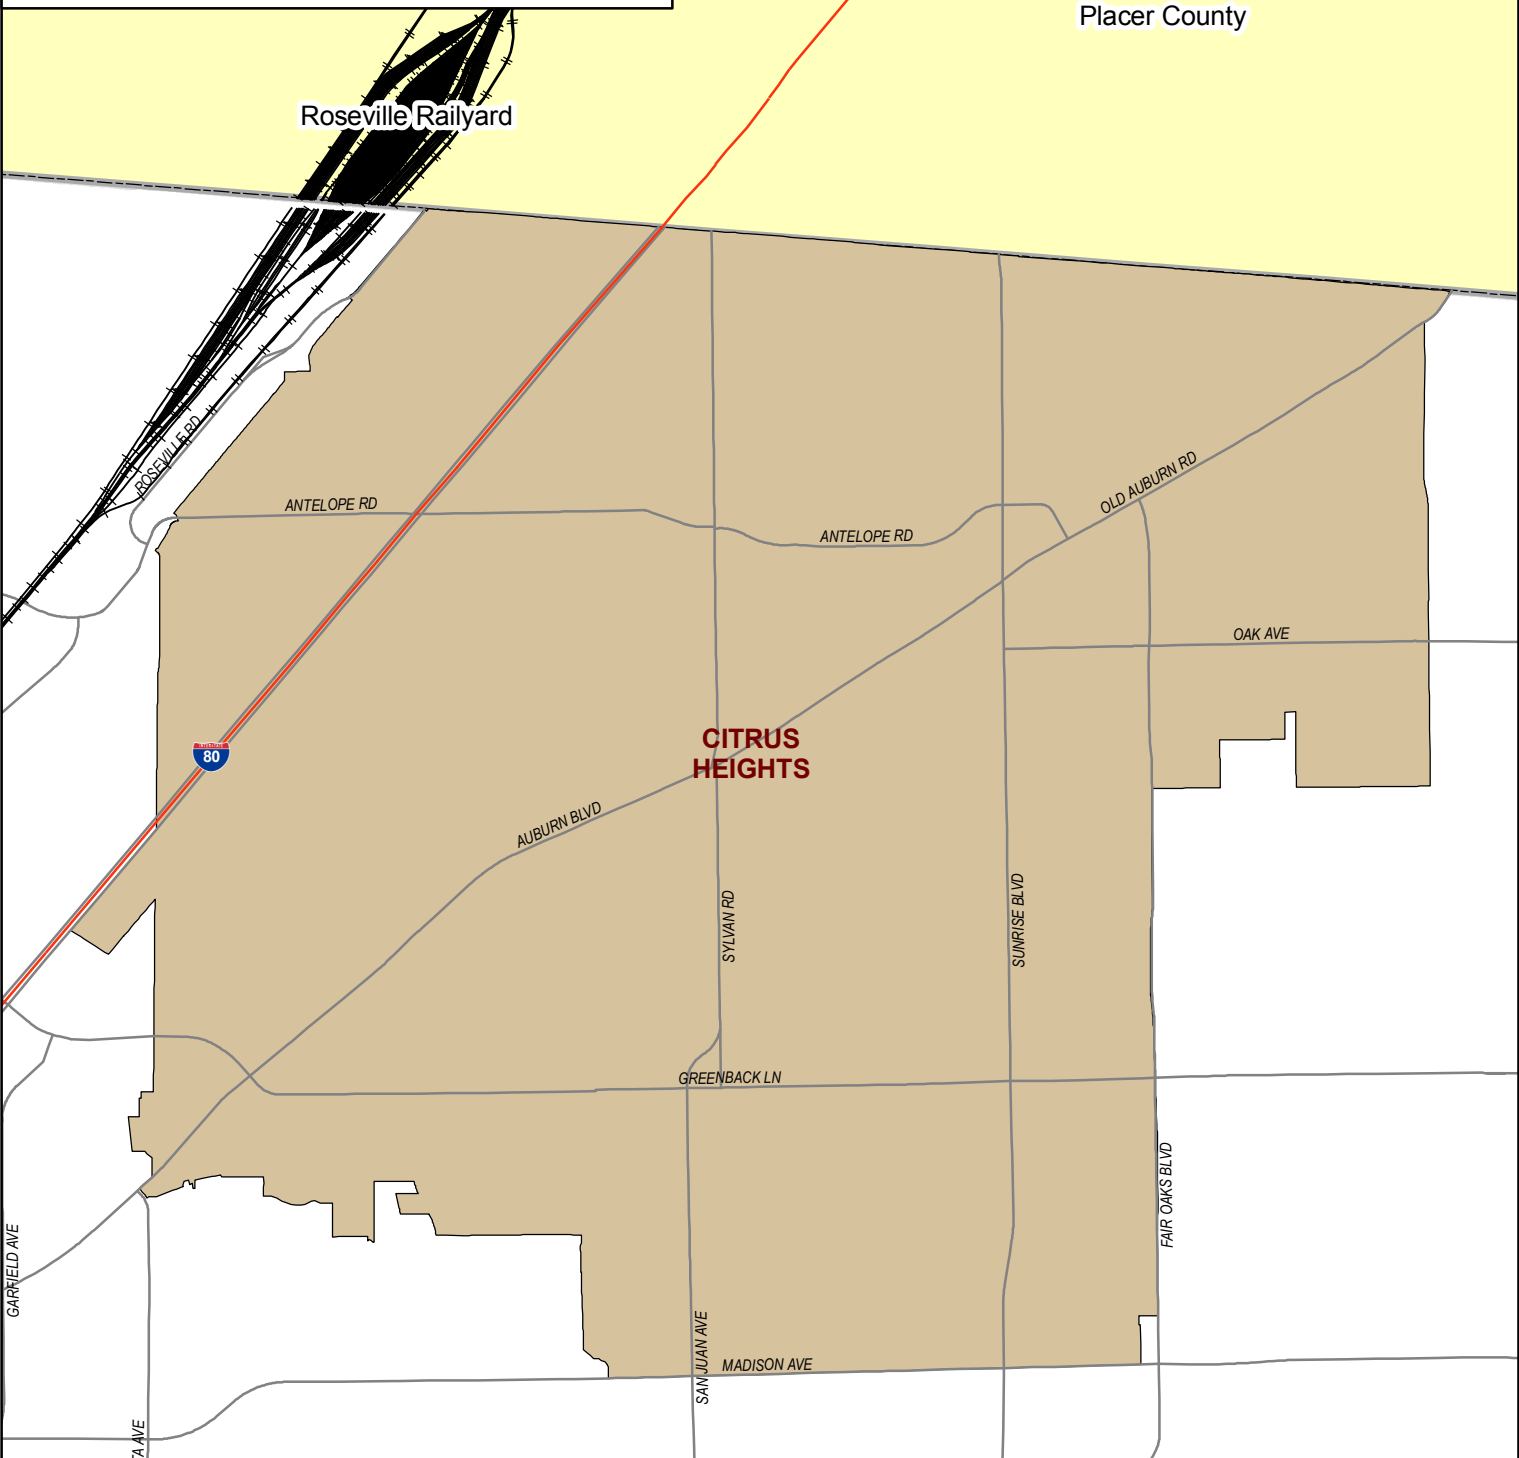

CITY OF CITRUS HEIGHTS

Placer County

Roseville Railyard

CITRUS HEIGHTS

Doc Date: July 1, 2010