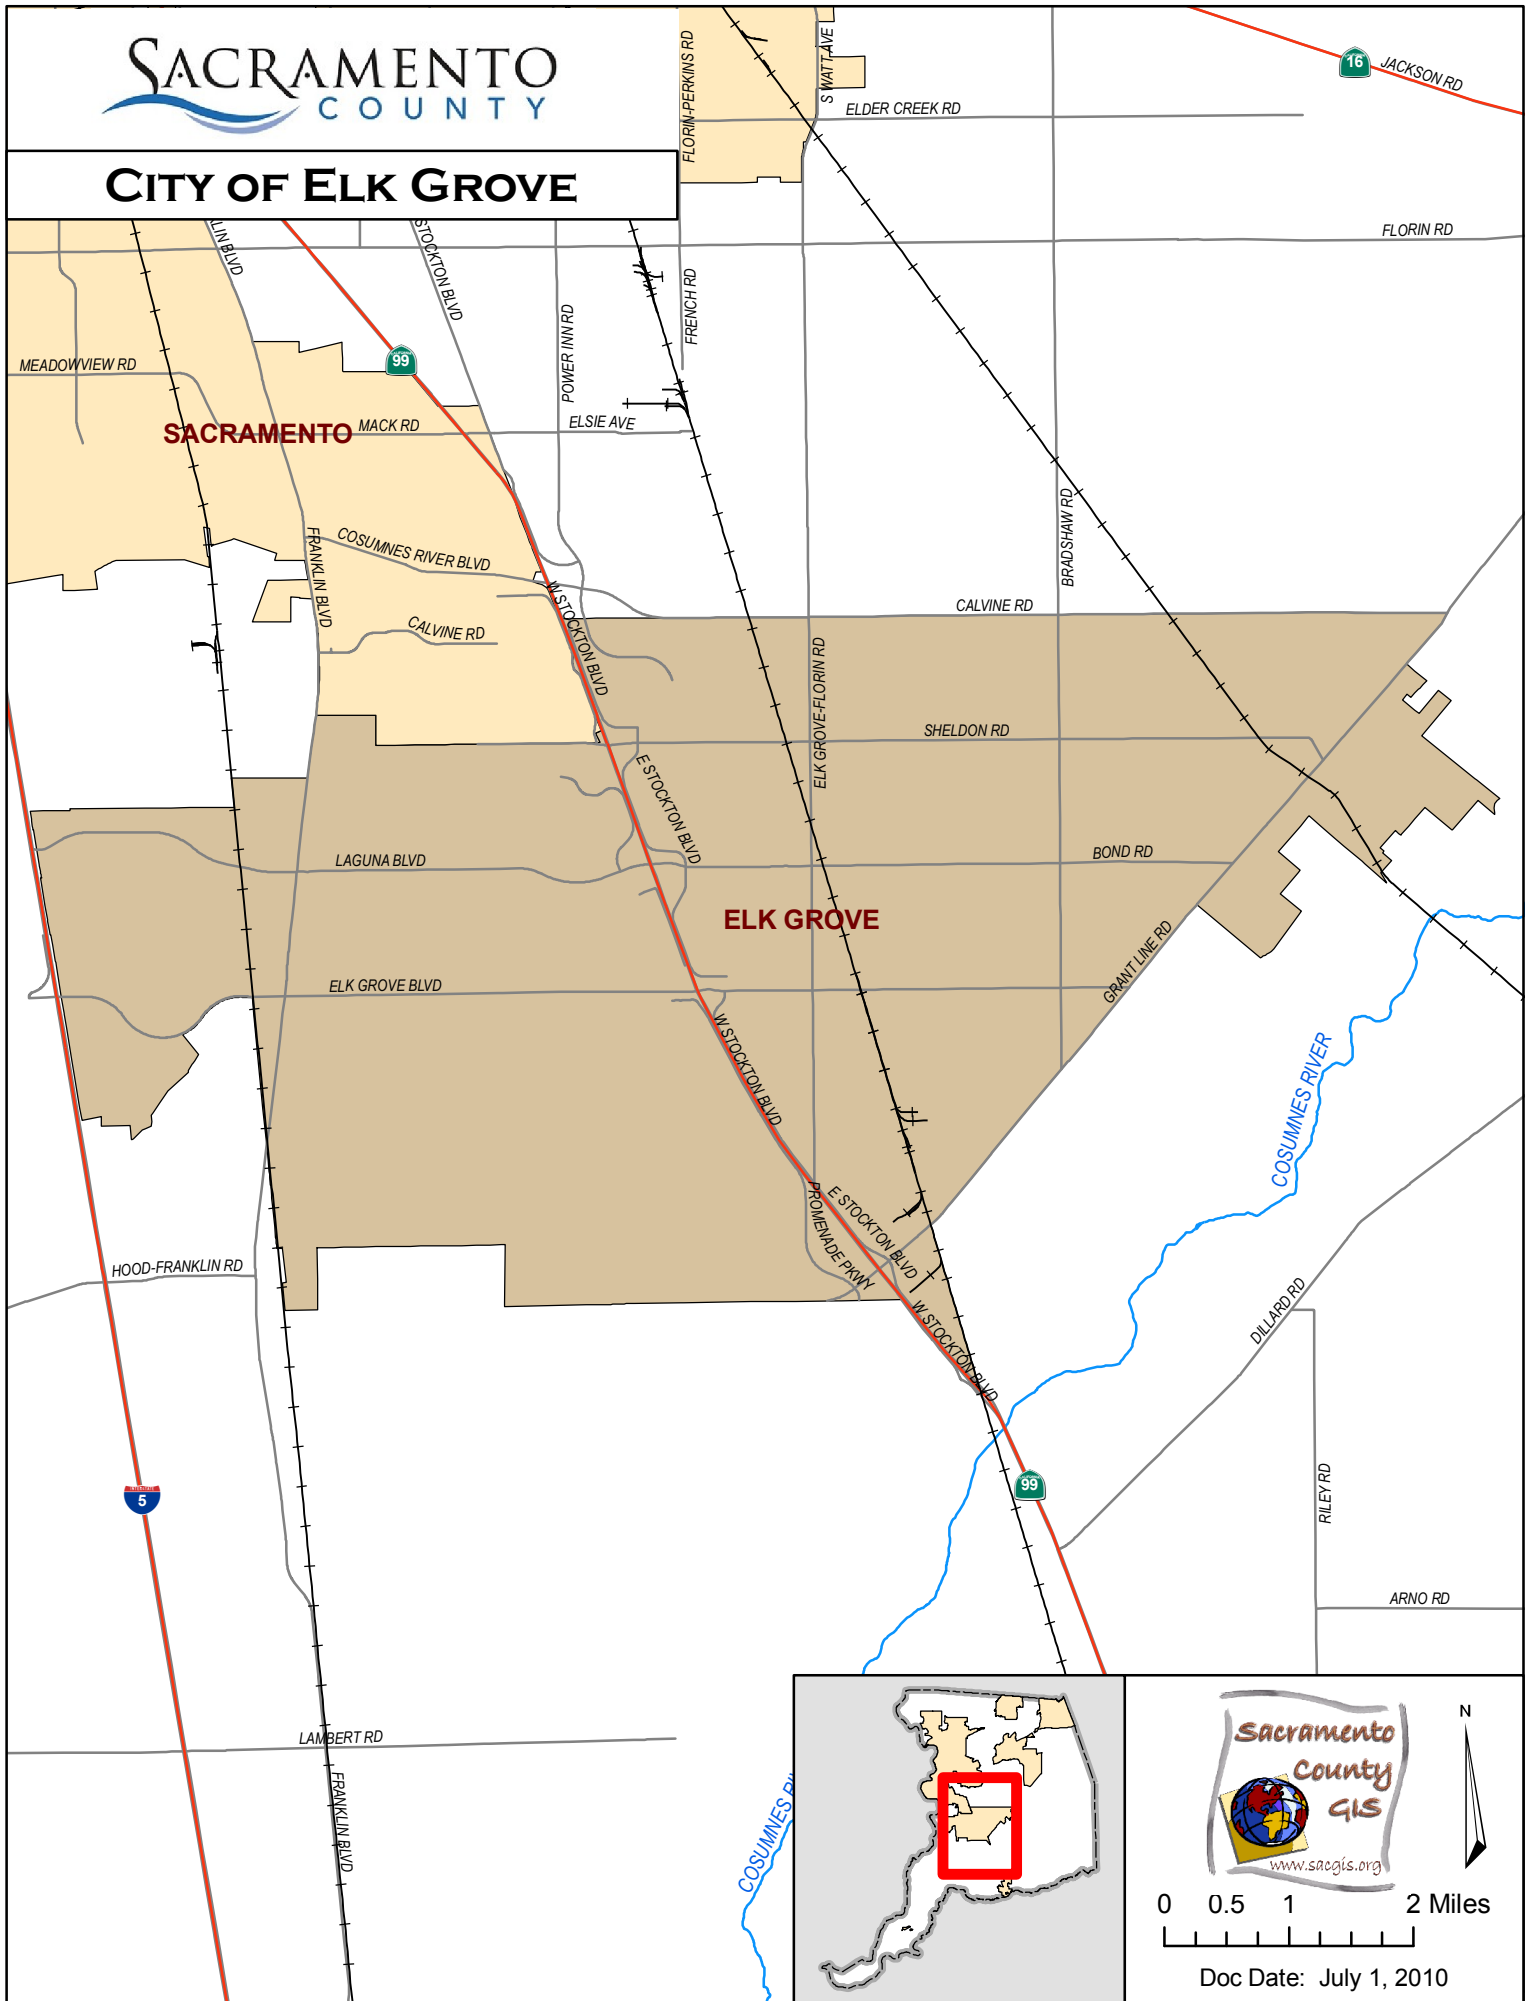

CITY OF ELK GROVE

Sacramento County GIS
www.sacgis.org

0 0.5 1 2 Miles

Doc Date: July 1, 2010