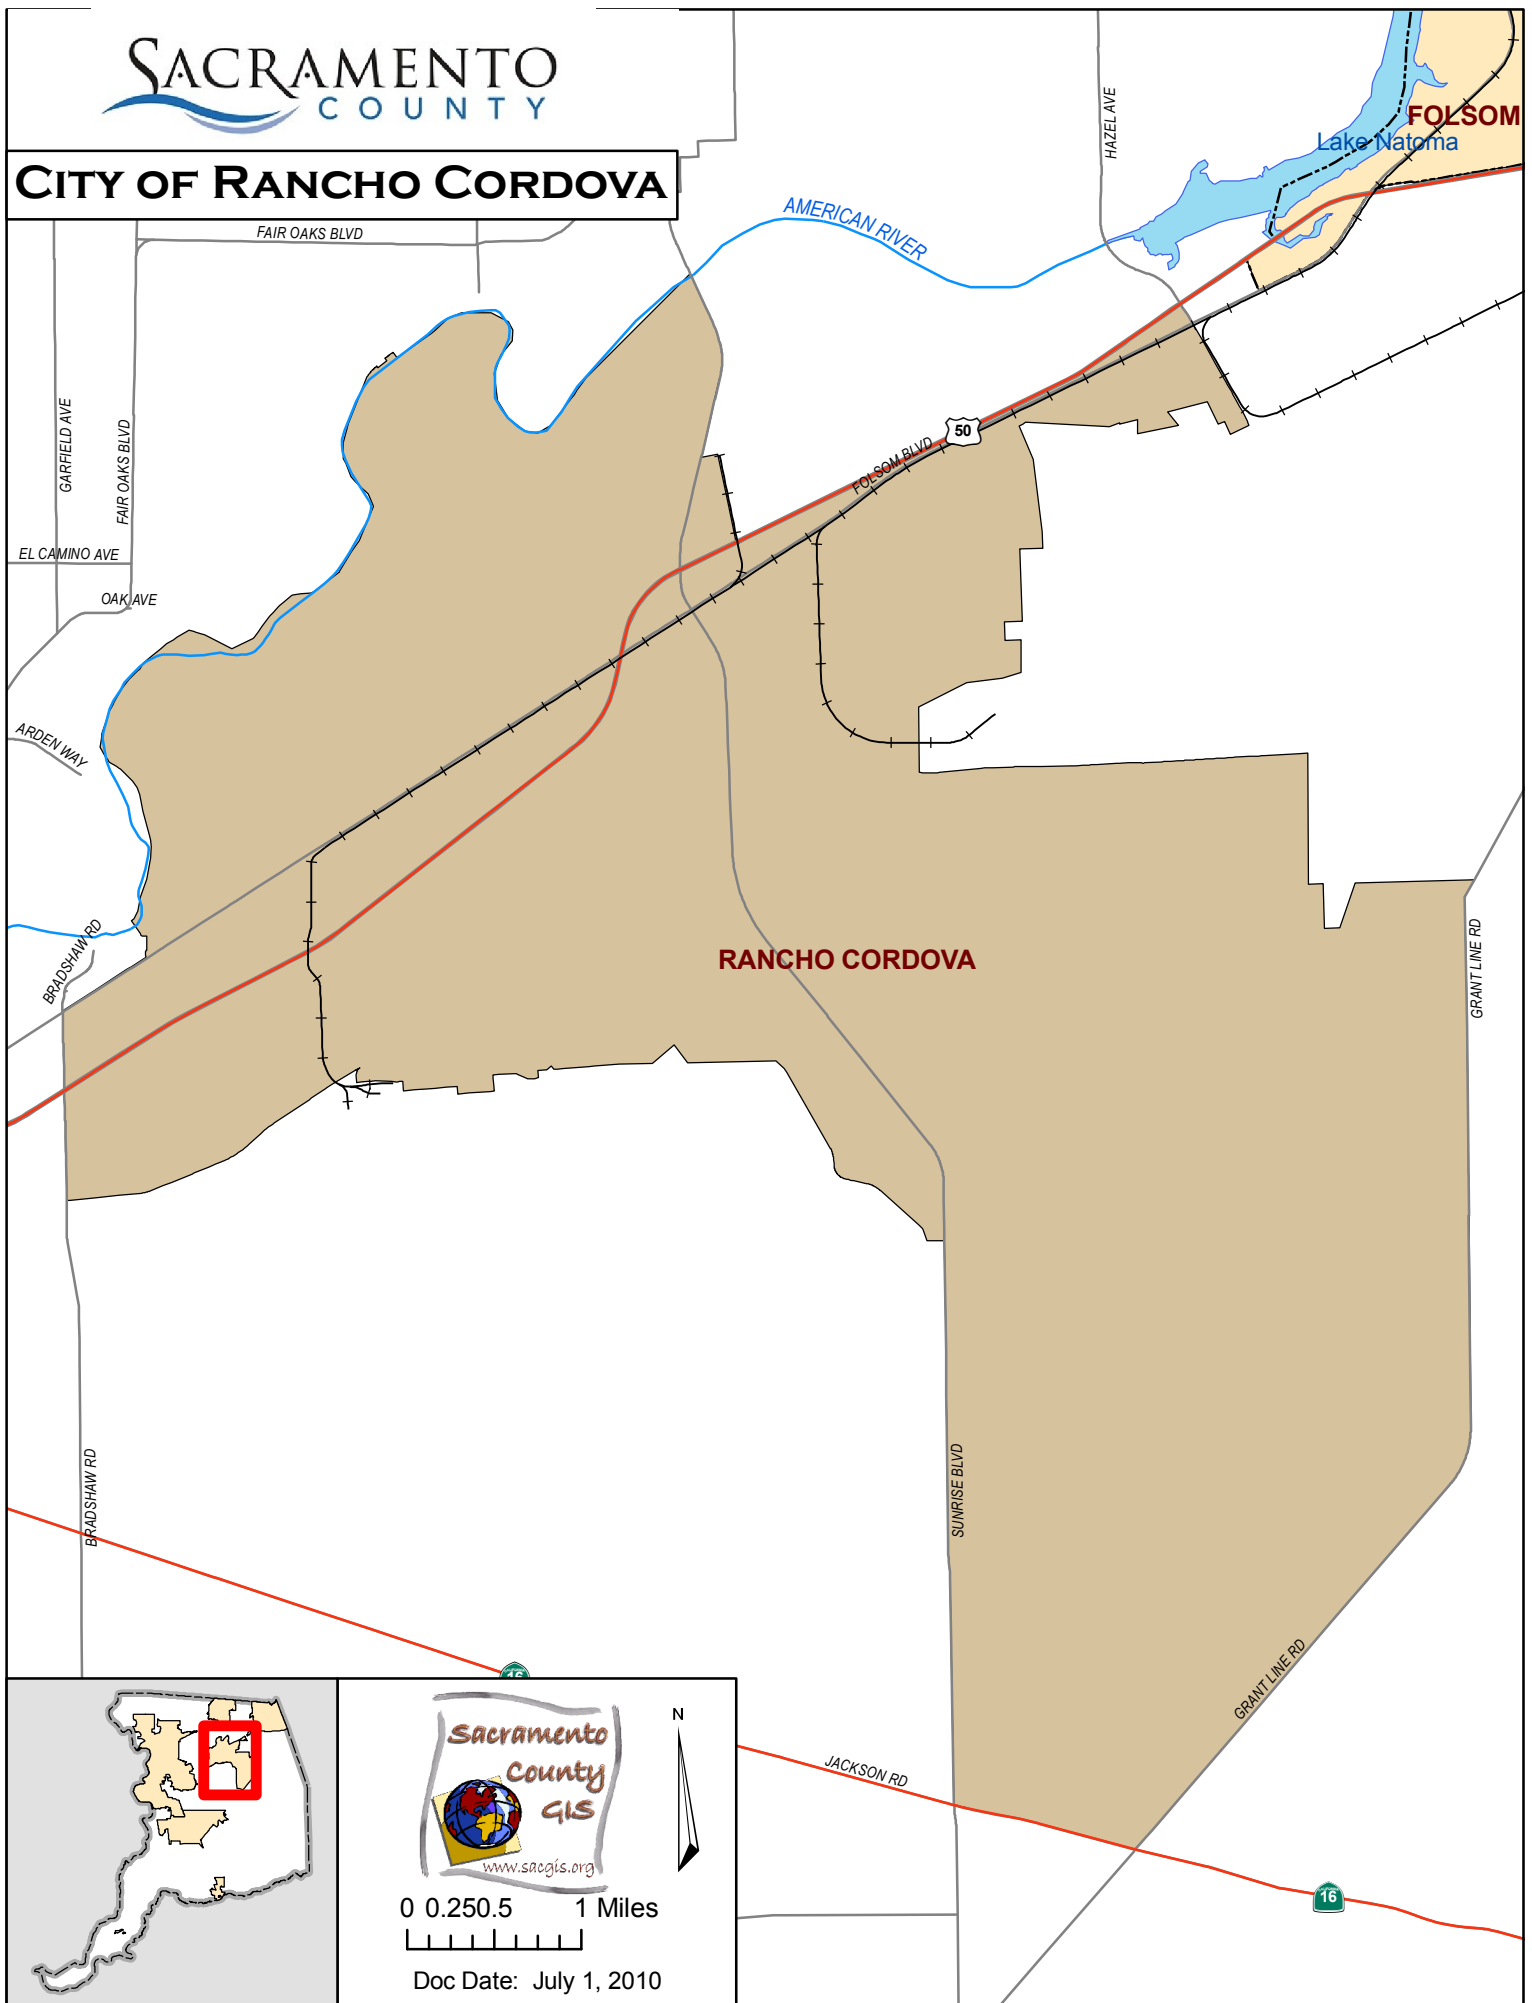

CITY OF RANCHO CORDOVA

0 0.250.5 1 Miles

Doc Date: July 1, 2010