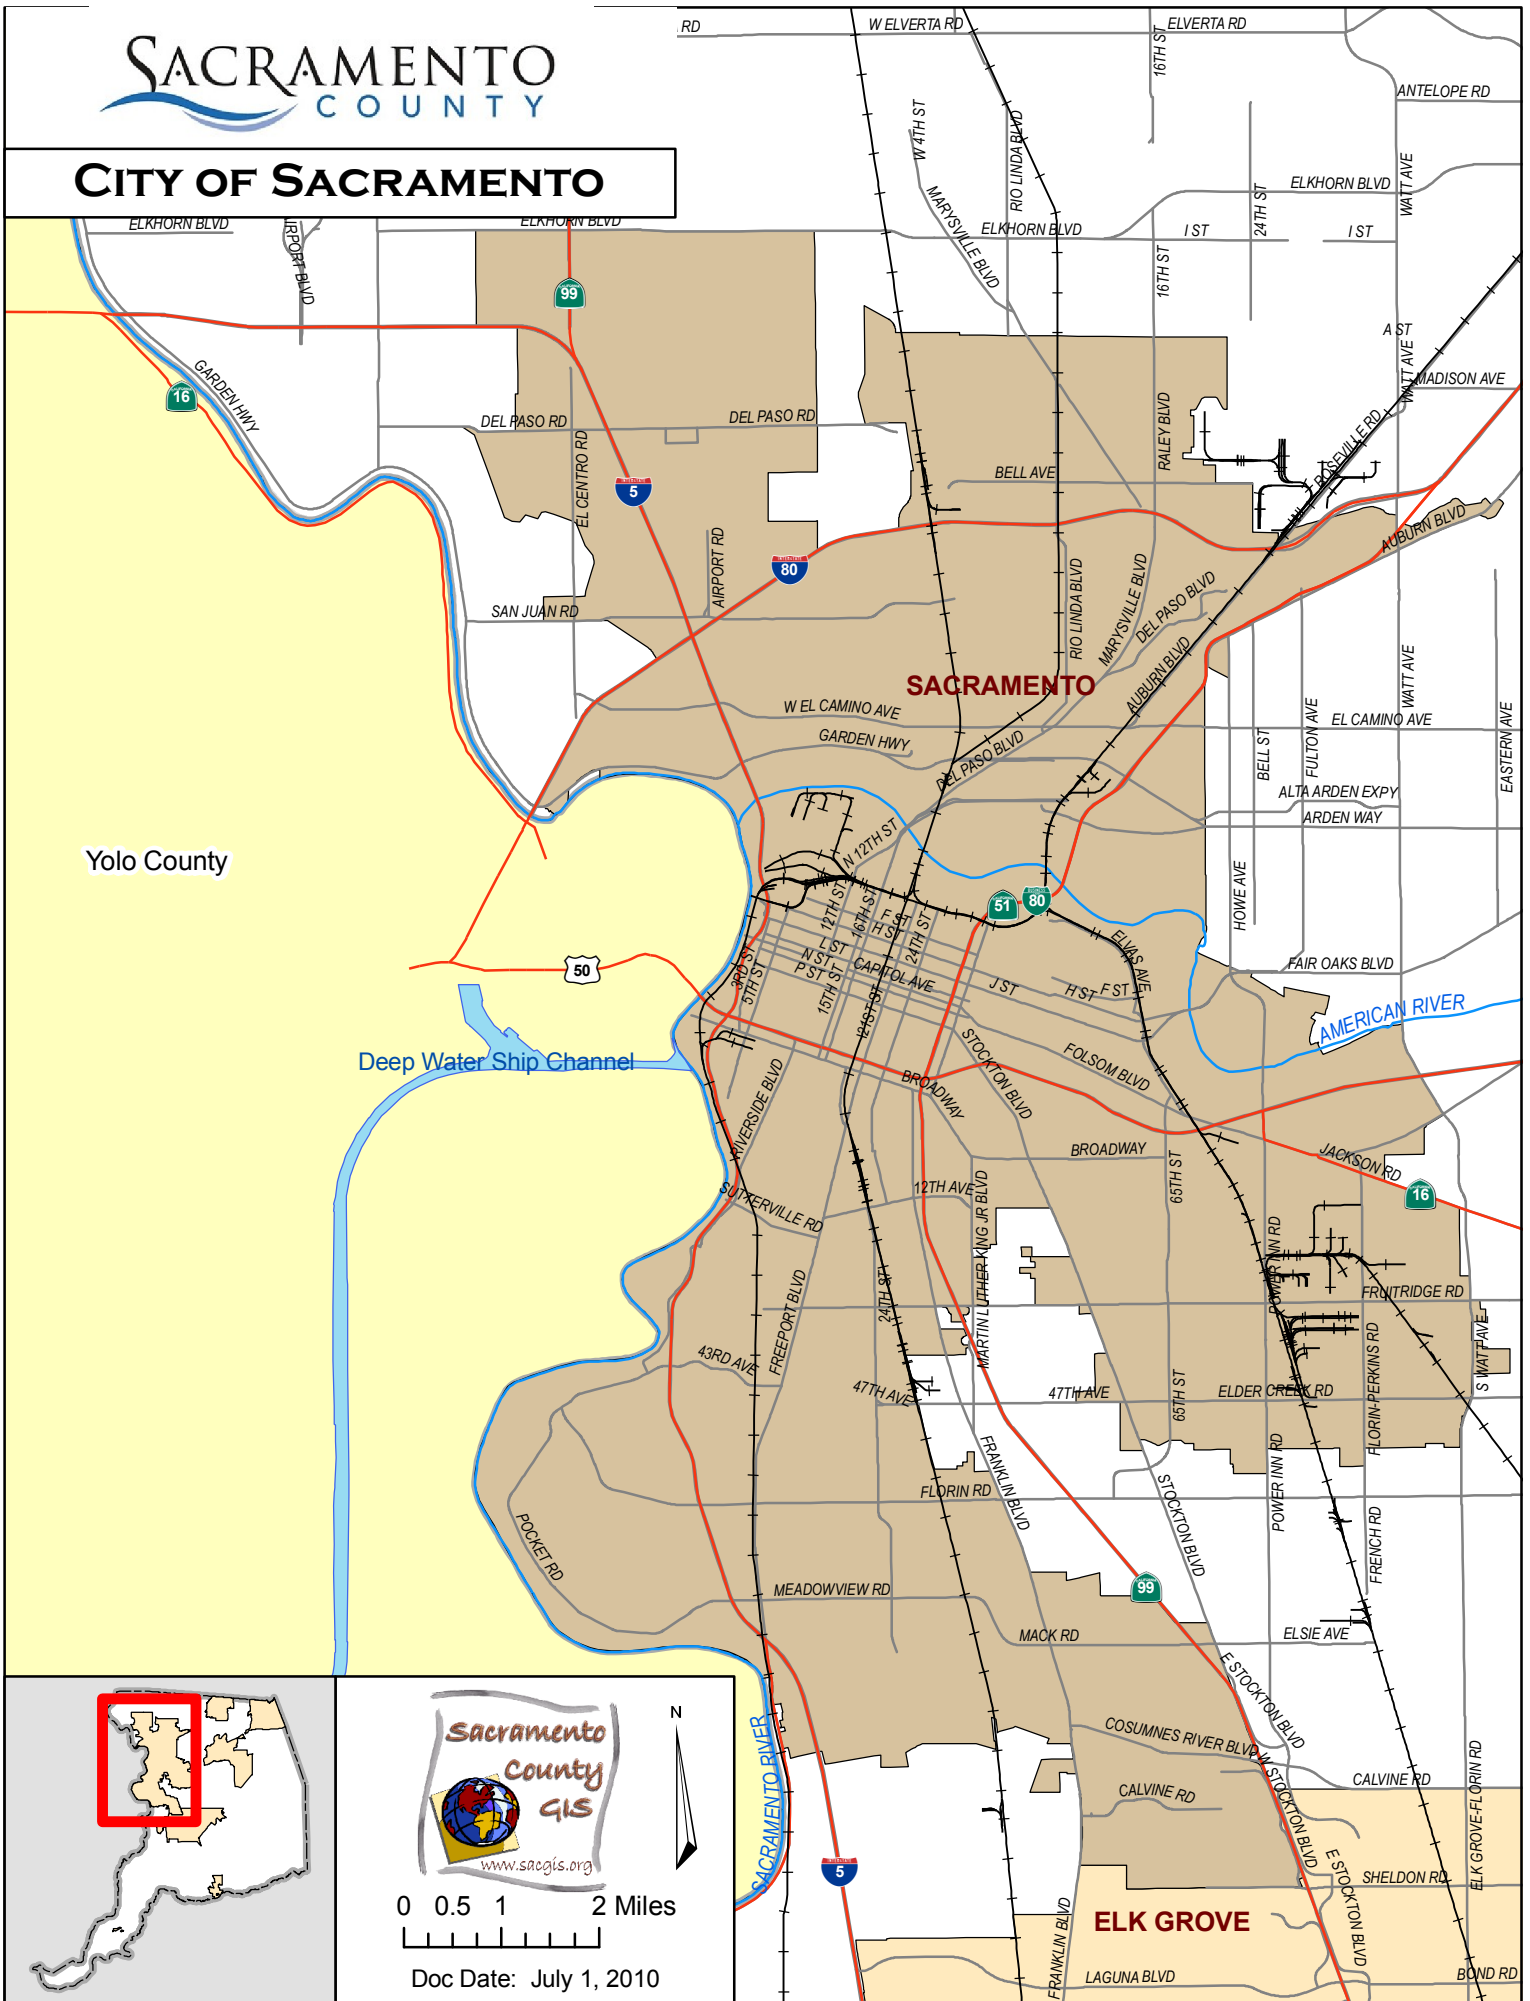

## CITY OF SACRAMENTO

Yolo County

SACRAMENTO

AMERICAN RIVER

Deep Water Ship Channel

ELK GROVE

0 0.5 1 2 Miles

Doc Date: July 1, 2010