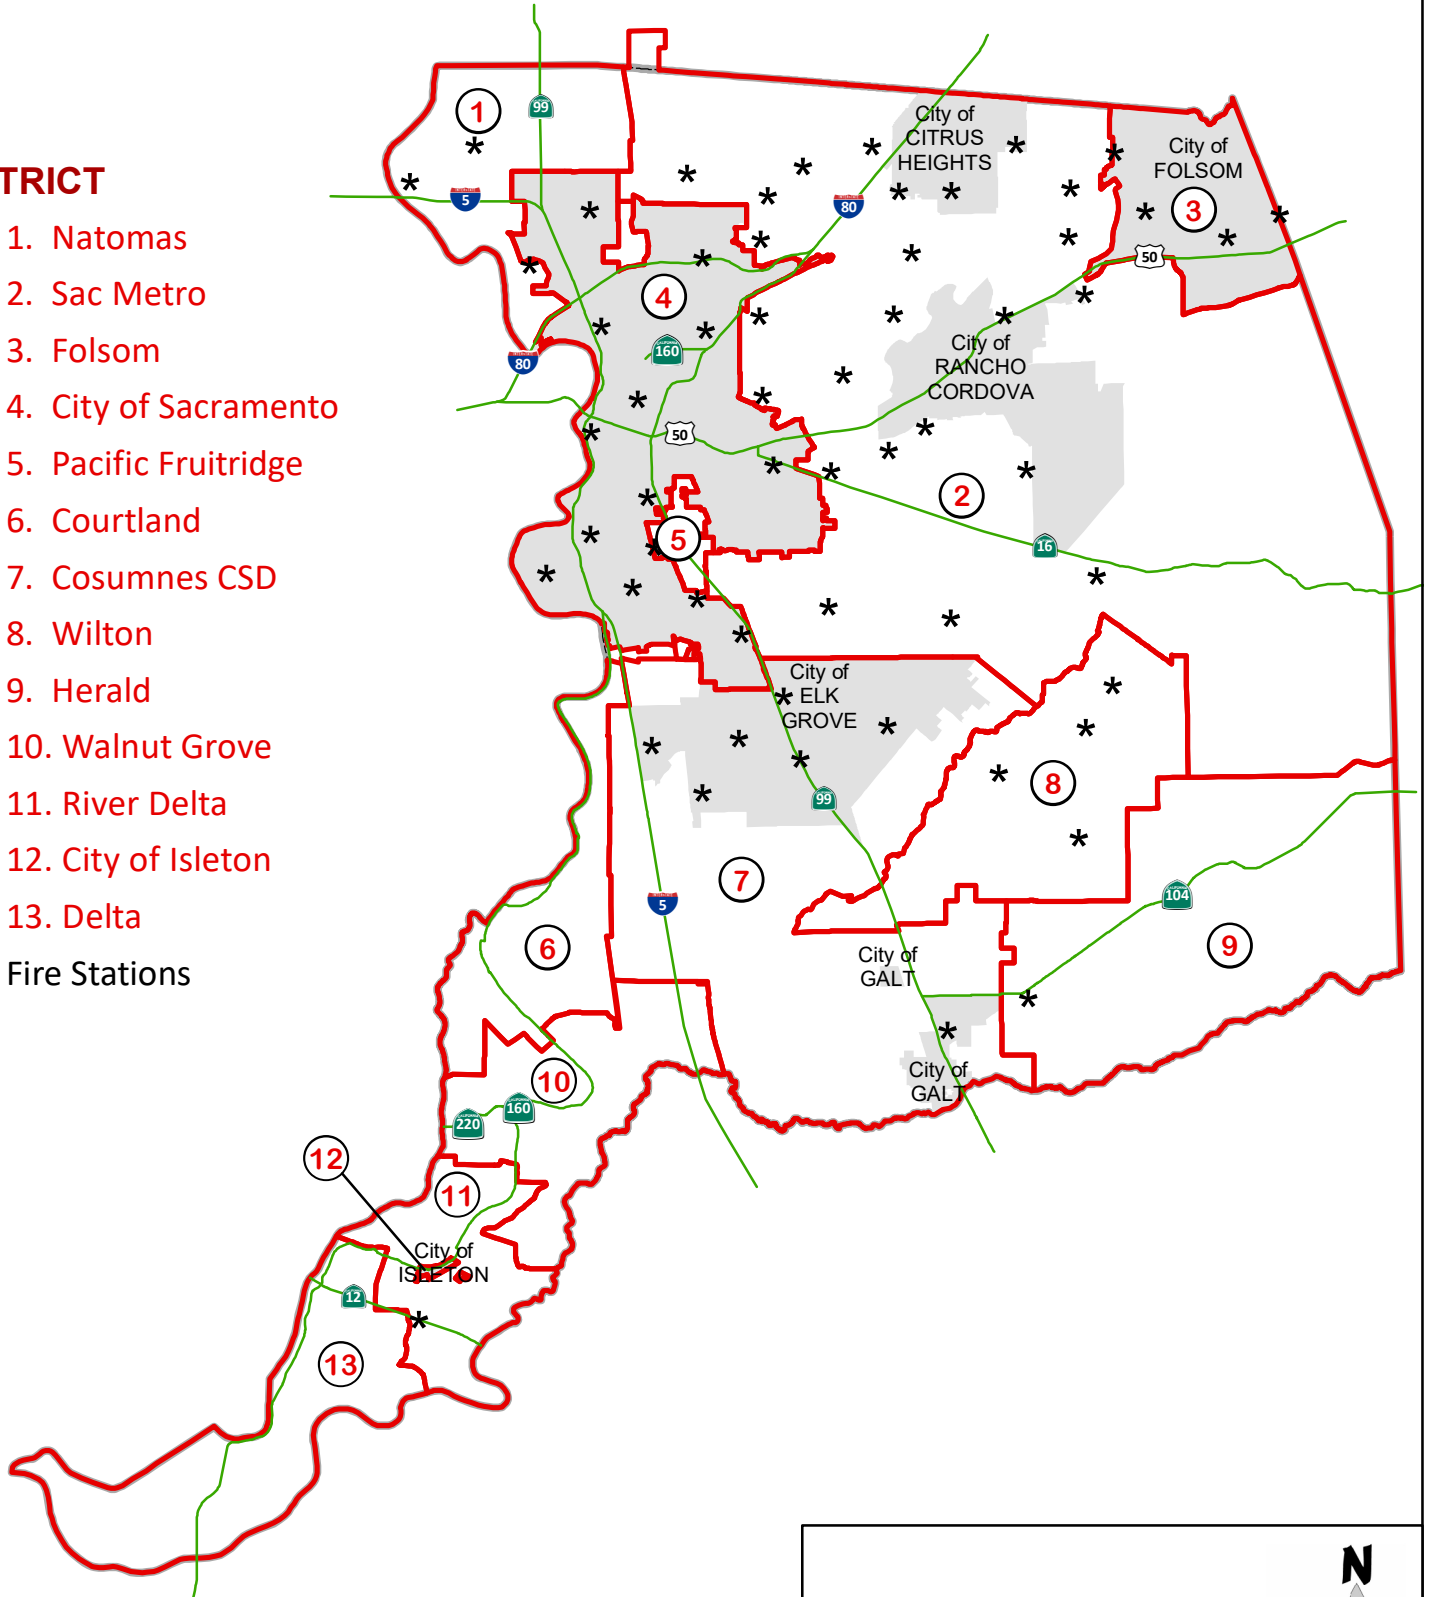

FIRE DISTRICTS

DISTRICT

- 1. Natomas
 - 2. Sac Metro
 - 3. Folsom
 - 4. City of Sacramento
 - 5. Pacific Fruitridge
 - 6. Courtland
 - 7. Cosumnes CSD
 - 8. Wilton
 - 9. Herald
 - 10. Walnut Grove
 - 11. River Delta
 - 12. City of Isleton
 - 13. Delta
- * Fire Stations

0 2 4 8 Miles

Doc Date: 11/19/2018

GR-8225